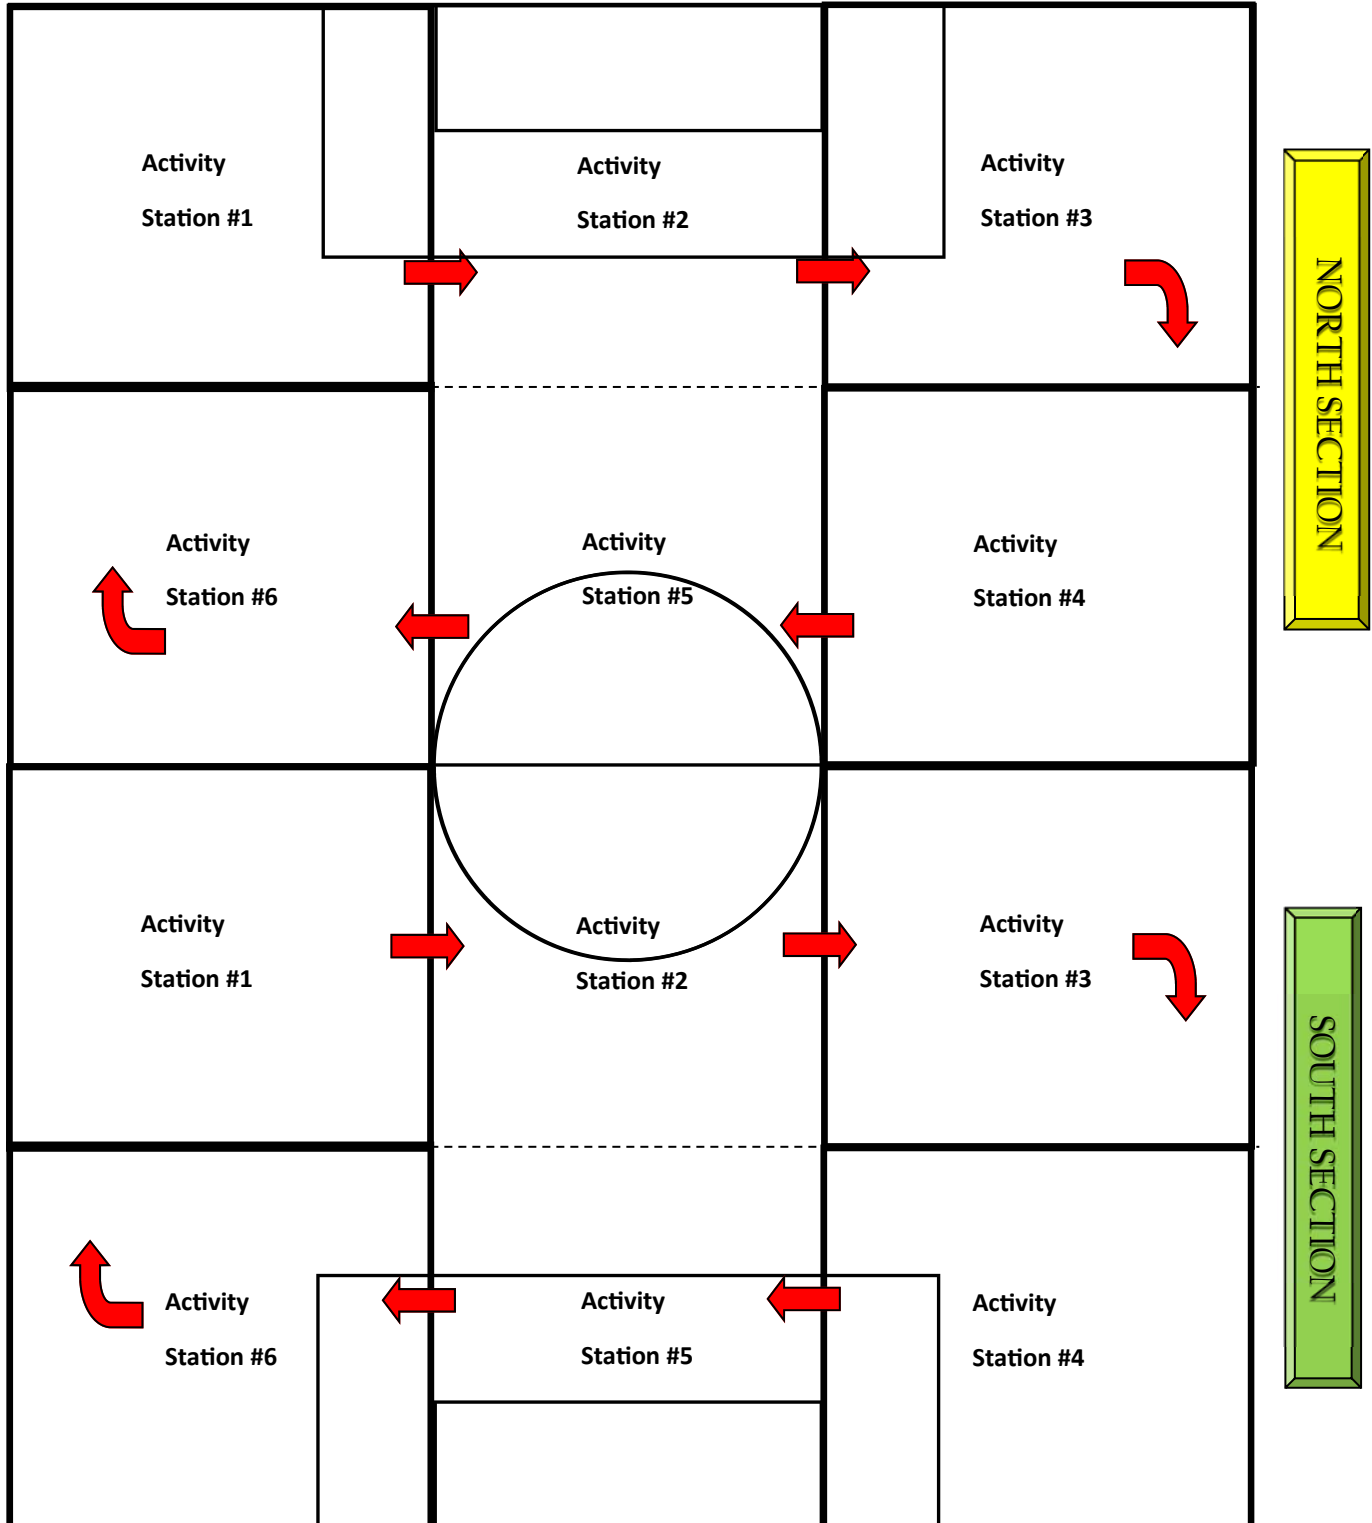

### 2018 u8 Training Layout

WSC Club House

Players progress to the higher numbered station. From the highest numbered station players go to station 1.